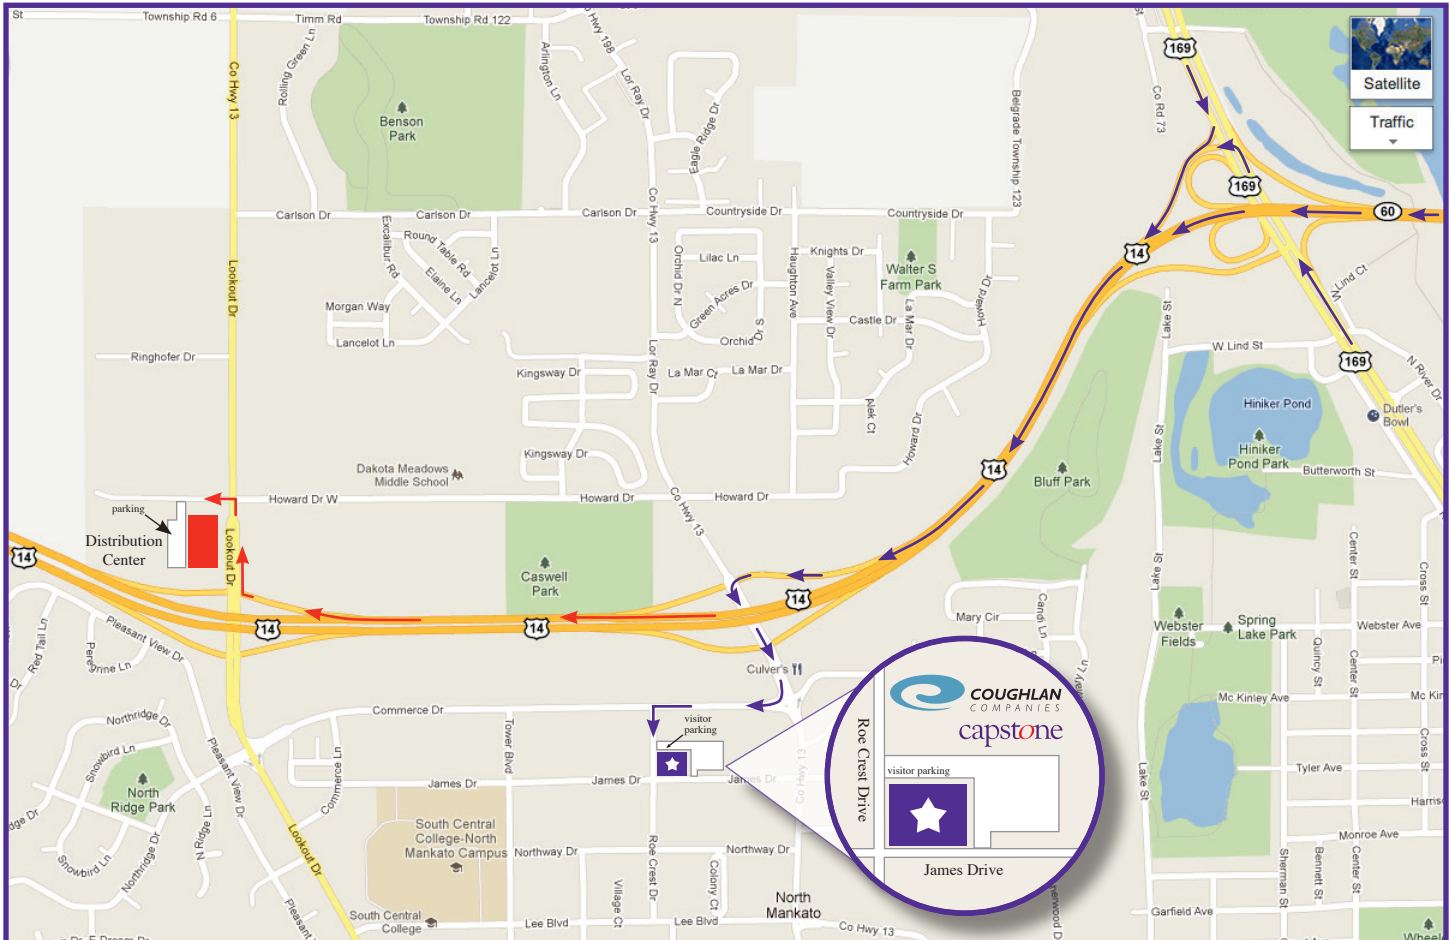

MAP

1710 Roe Crest Drive, North Mankato, MN 56003

From Hwy 169 Northbound

- Follow **169N** through Mankato.
- To **Hwy 14W**. (North side of town)
- Take **Left** onto **Hwy 14W**.
- Take the **Lor Ray Dr.** exit.
- Turn **Left** onto **Lor Ray Dr.**
- Turn **Right** onto **Commerce Dr.**
- Turn **Left** onto **Roe Crest Dr.**
- Turn **Left** into parking lot. Visitor parking is on the north side of the building.

From Hwy 169 Southbound

- Take **Right** onto **Hwy 14W**.
- Take the **Lor Ray Dr.** exit.
- Turn **Left** onto **Lor Ray Dr.**
- Turn **Right** onto **Commerce Dr.**
- Turn **Left** onto **Roe Crest Dr.**
- Turn **Left** into parking lot. Visitor parking is on the north side of the building.

From Interstate 35 North & Southbound

- Take **Hwy 60W**.
- Take **Hwy 14W** to the **Lor Ray Dr.** exit.
- Turn **Left** onto **Lor Ray Dr.**
- Turn **Right** onto **Commerce Dr.**
- Turn **Left** onto **Roe Crest Dr.**
- Turn **Left** into parking lot. Visitor parking is on the north side of the building.

To Distribution Center

- Continue on **Hwy 14W** to the **Lookout Dr.** exit
- Turn **Right** onto **Lookout Dr.**
- Take **Left** onto **Howard Dr.** Parking is in the back of the building.