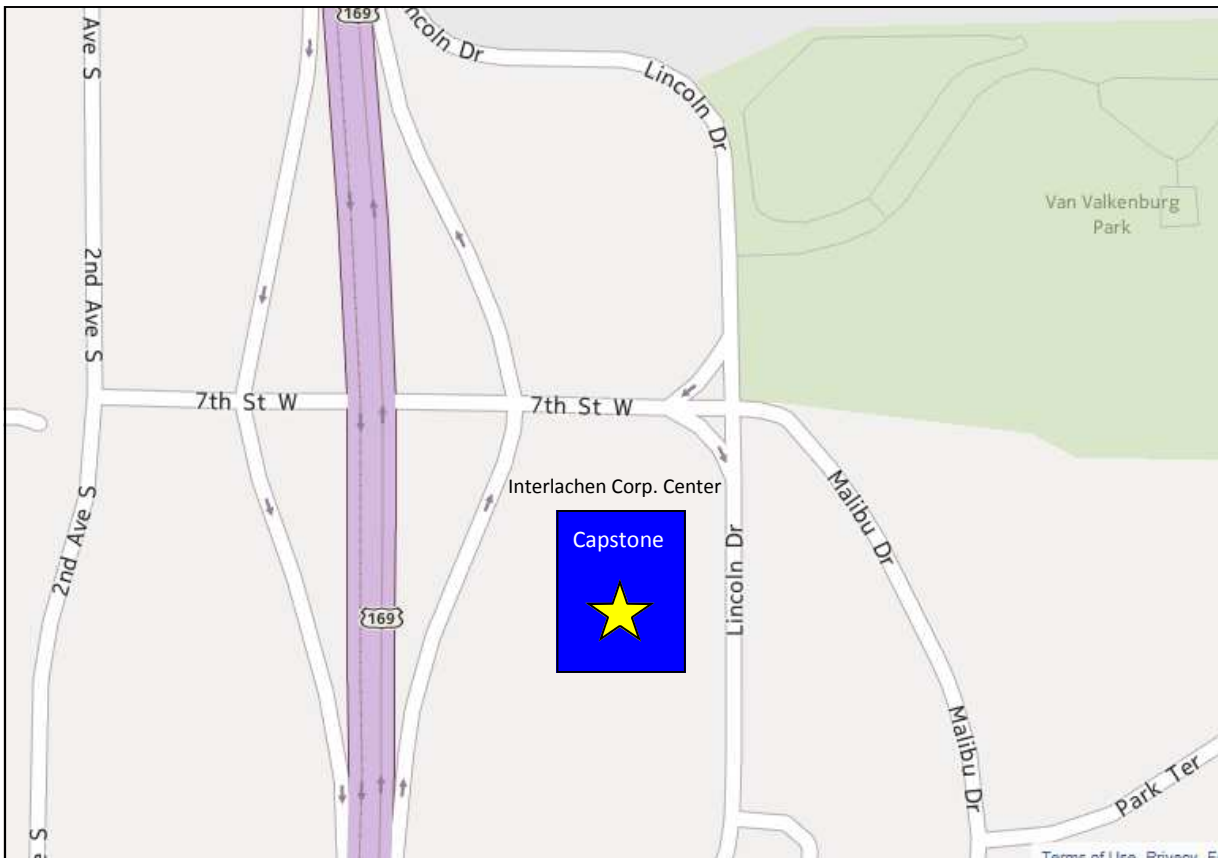

# Twin Cities Facility Map

*5050 Lincoln Drive, Edina, MN 55436*

## **From Hwy 169 Northbound**

Exit on 5th Street/ Lincoln Drive Exit  
Take a Right on 7th Street West  
Take a Right on Lincoln Drive  
Take a Right into the Interlachen Corp Center Parking Lot

## **From Hwy 169 Southbound**

Exit on 5th Street/ Lincoln Drive Exit  
Take a Left on 7th Street West  
Take a Right on Lincoln Drive  
Take a Right into the Interlachen Corp Center Parking Lot

## **From Hwy 494 Westbound**

Exit on Hwy 169 North (5 miles)  
Exit on 5th Street/ Lincoln Drive Exit  
Take a Right on 7th Street West  
Take a Right on Lincoln Drive  
Take a Right into the Interlachen Corp Center Parking Lot